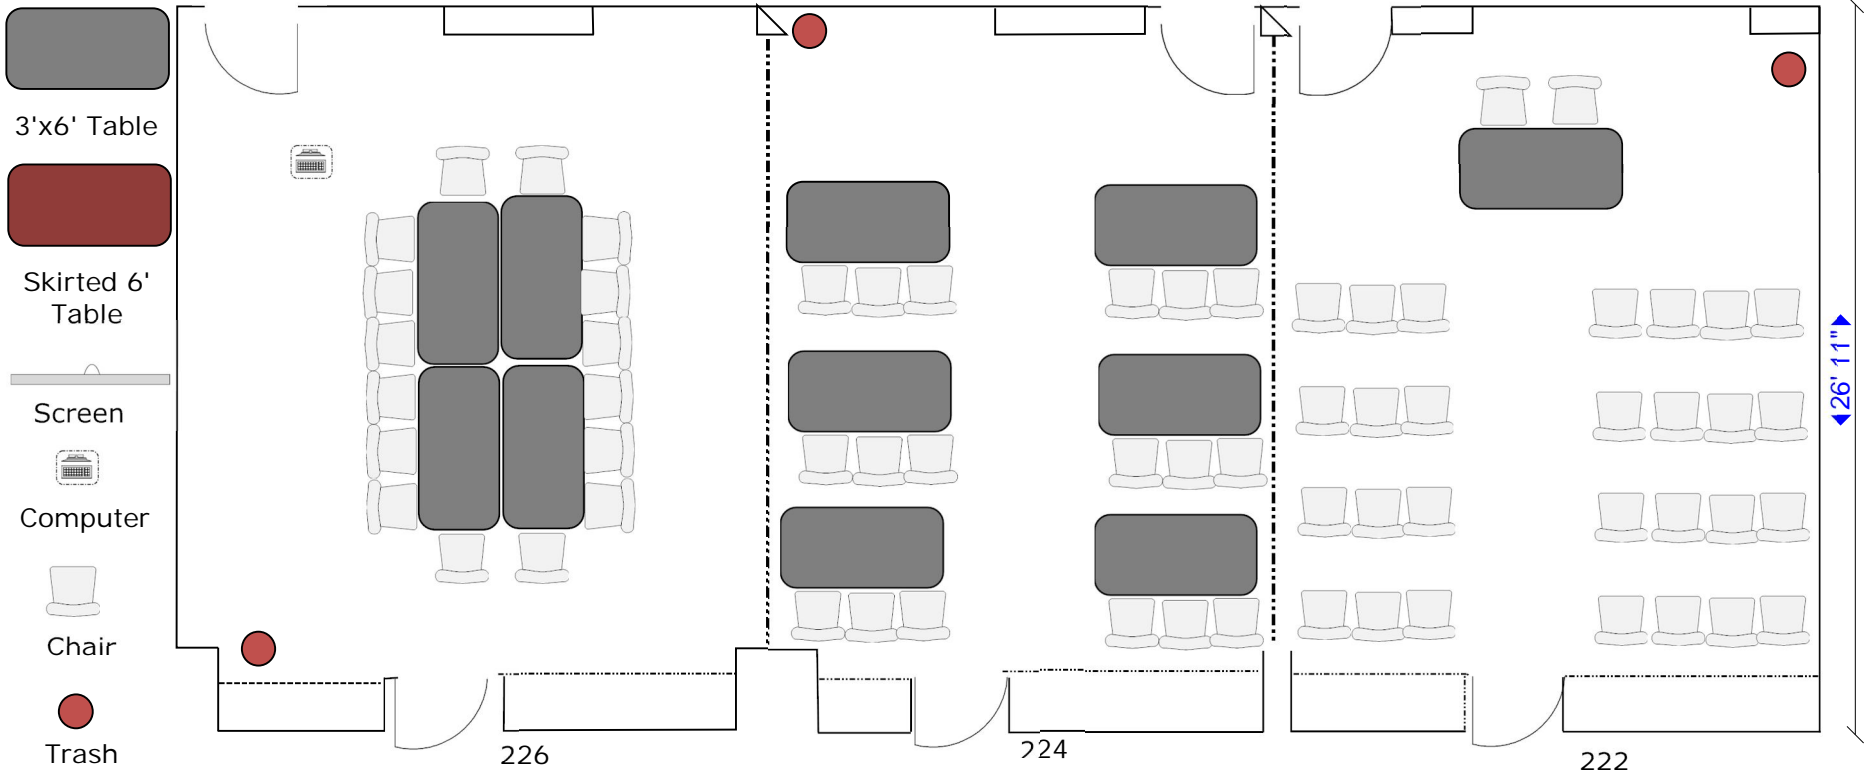

Individual Suite Room Diagrams Below
Note: Installed technology in room 226 only

Main Hallway